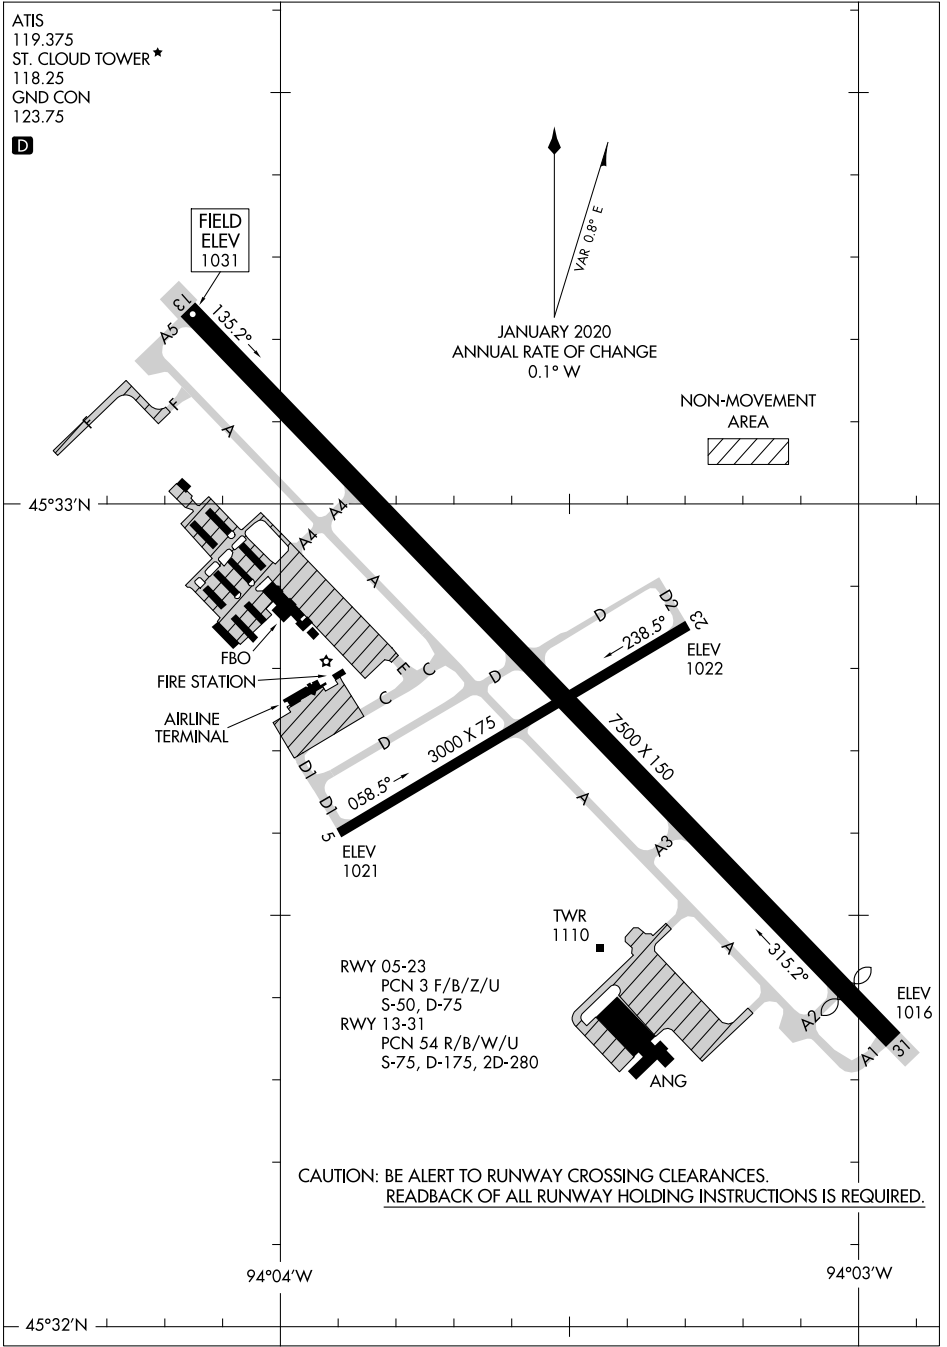

22307

AIRPORT DIAGRAM

AL-5799 (FAA)

ST CLOUD RGNL (STC)
ST. CLOUD, MINNESOTA

ATIS
119.375
ST. CLOUD TOWER ★
118.25
GND CON
123.75

FIELD
ELEV
1031

JANUARY 2020
ANNUAL RATE OF CHANGE
0.1° W

NON-MOVEMENT
AREA

NC-1, 01 DEC 2022 to 29 DEC 2022

NC-1, 01 DEC 2022 to 29 DEC 2022

FBO
FIRE STATION
AIRLINE
TERMINAL

RWY 05-23
PCN 3 F/B/Z/U
S-50, D-75
RWY 13-31
PCN 54 R/B/W/U
S-75, D-175, 2D-280

TWR
1110
ANG

CAUTION: BE ALERT TO RUNWAY CROSSING CLEARANCES.
READBACK OF ALL RUNWAY HOLDING INSTRUCTIONS IS REQUIRED.

AIRPORT DIAGRAM

22307

ST. CLOUD, MINNESOTA
ST CLOUD RGNL (STC)